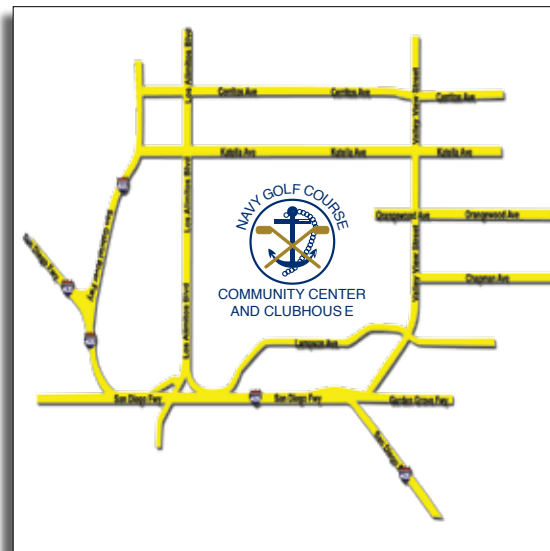

Originally opened as an 18-hole venue in 1966, the Navy Golf Course is now a 27-hole complex occupying 220 acres in Orange County, California. The multi-million dollar full-service clubhouse, restaurant and facilities at the Navy Golf Course continue to evolve and expand.

COMMUNITY CENTER
AND CLUBHOUSE

**Navy Golf Course
Community Center and Clubhouse**

5660 Oranewood Avenue
Cypress, CA 90630
Pro Shop: 714-889-1576
Tee Times: 714-889-1444

Program Director
John P. Gordon

Golf Course Manager
Mike Clary

Superintendent
Gilbert Quintero

Head PGA Professional
Joe Grohman

PGA Professional
John Hall

PGA Professional
Melissa Stephens

COMMUNITY CENTER
AND CLUBHOUSE

**Navy Golf Course
Community Center and Clubhouse**
5660 Oranewood Avenue
Cypress, CA 90630
Pro Shop: 714-889-1576
Tee Times: 714-889-1444

Cruiser Course

9-hole executive course offers an ideal setting for a leisurely round with family and friends.

Practice facilities include:

- 20-station driving range offering both turf and synthetic mat hitting surfaces
- Large chipping area with practice bunker
- Two practice putting greens